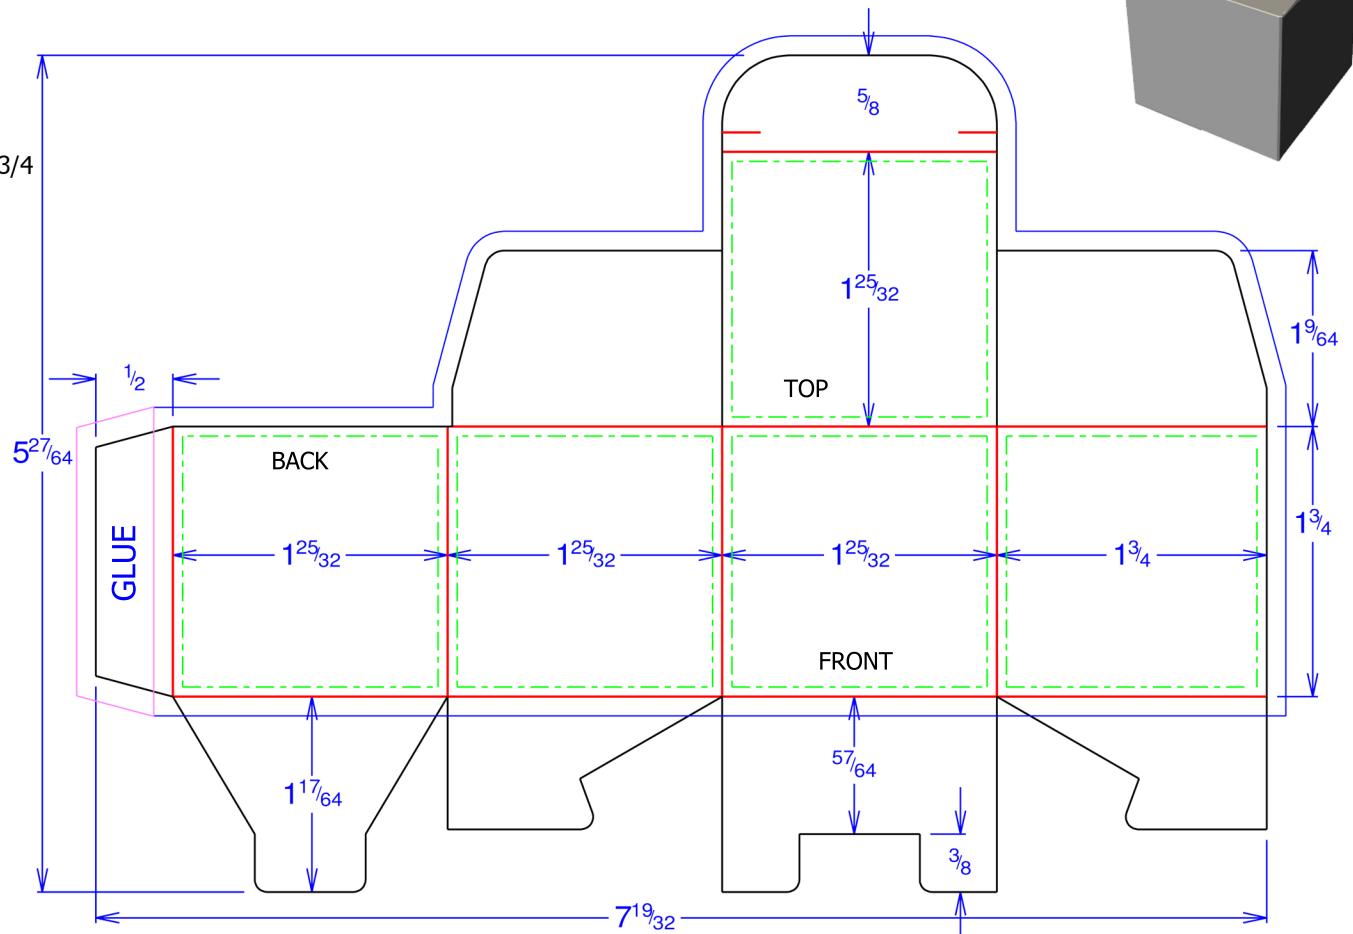

Parkway Plastics, Inc. 561 Stelton Road, Piscataway, NJ 08854
T: (732) 752-3636 ~ P: (732) 752-4097
www.parkwayjars.com/shop
email: sales@parkwayjars.com

Part Description: AB0430100 - Folding Carton
Design#: J40041A.ARD

Material: .016 SBS

Design Size: $1 + \frac{25}{32} \times 1 + \frac{25}{32} \times 1 + \frac{3}{4}$

Blank Width: $7 + \frac{19}{32}$

Blank Height: $5 + \frac{27}{64}$

Line Legend

Cut

Crease

Outside Bleed

Safe Copy Area