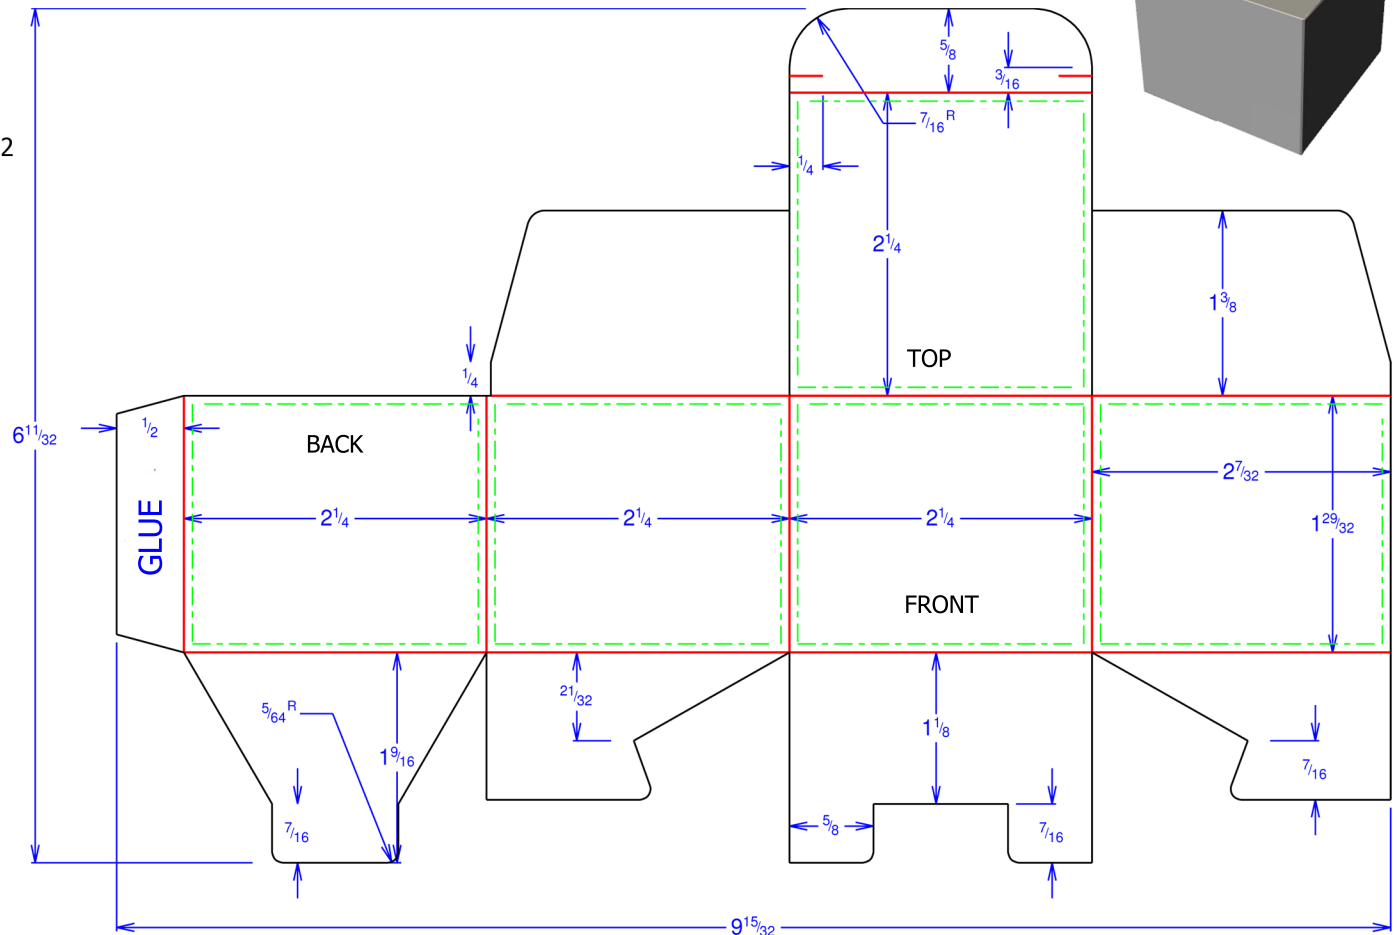

Material: .016 SBS

Design Size: 2+1/4 x 2+1/4 x 1+29/32

Blank Width: 9 + 15/32

Blank Height: 6 + 11/32

**Line Legend**

- Cut
- Crease
- Outside Bleed
- Safe Copy Area

\* The folding carton die line displayed is just one option available. Different functions/uses could require a different style folding carton. We do not recommend this style or size folding carton for any specific use. We strongly suggest that all customers receive samples for testing to verify acceptability in advance of making any purchasing decisions.