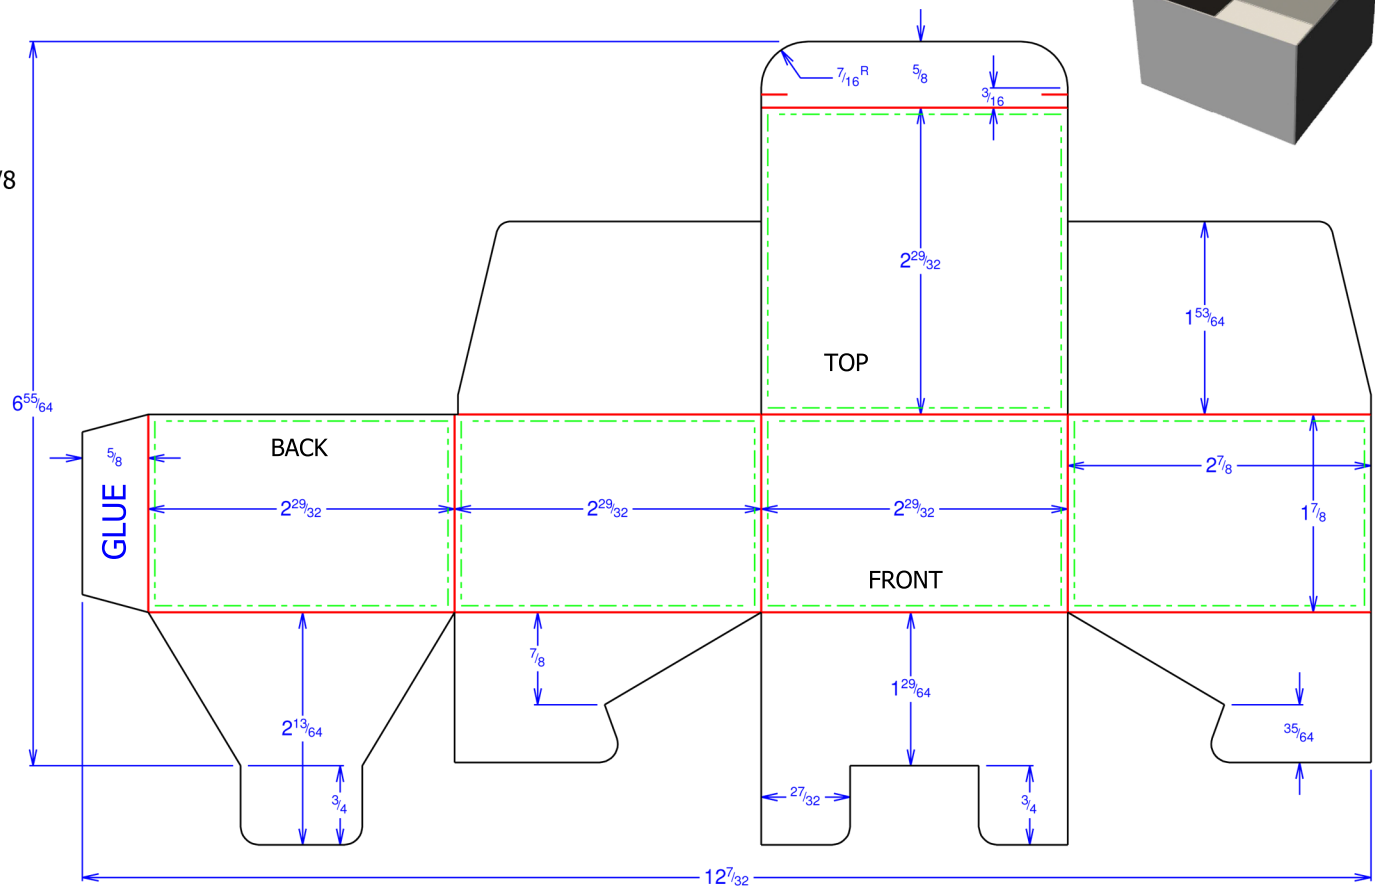

Parkway Plastics, Inc. 561 Stelton Road, Piscataway, NJ 08854  
T: (732) 752-3636 ~ P: (732) 752-4097  
www.parkwayjars.com/shop  
email: sales@parkwayjars.com

Part Description: AB0700300 - Folding Carton  
Design#: J40078A.ARD

Material: .016 SBS

Design Size:  $2 + \frac{29}{32} \times 2 + \frac{29}{32} \times 1 + \frac{7}{8}$

Blank Width:  $12 + \frac{7}{32}$

Blank Height:  $7 + \frac{39}{64}$

### Line Legend

Cut

Crease

Outside Bleed

Safe Copy Area