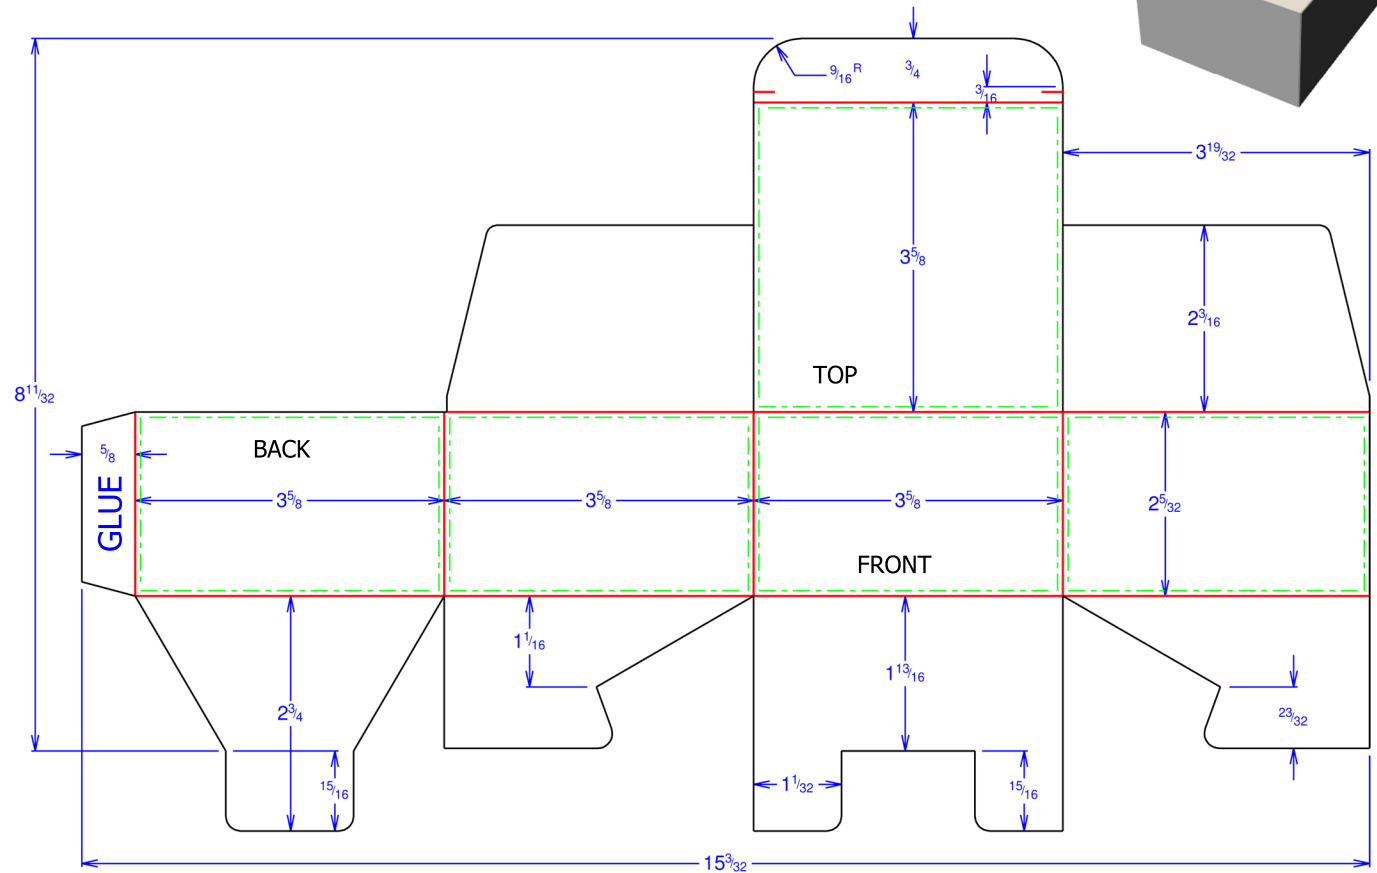

Parkway Plastics, Inc. 561 Stelton Road, Piscataway, NJ 08854
T: (732) 752-3636 ~ P: (732) 752-4097
www.parkwayjars.com/shop
email: sales@parkwayjars.com

Part Description: AB0890600 - Folding Carton
Design#: J40404A.ARD

Material: .016 SBS

Design Size: $3\frac{5}{8} \times 3\frac{5}{8} \times 2\frac{5}{32}$

Blank Width: $15 + \frac{3}{32}$

Blank Height: $9 + \frac{9}{32}$

Line Legend

- Cut
- Crease
- Outside Bleed
- Safe Copy Area