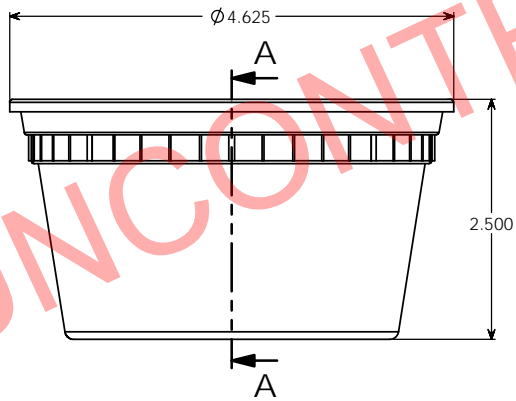

4

3

2

1

PROPERTY OF

PARKWAY PLASTICS

PPI DOESN'T MAKE ANY WARRANTIES REGARDING MERCHANTABILITY.
NOT ALL MATERIALS ARE SUITABLE FOR ALL APPLICATIONS.

IT IS THE BUYER'S SOLE RESPONSIBILITY TO TEST THE COMPATIBILITY
OF THEIR PRODUCTS WITH PARKWAY'S PRODUCTS & SERVICES.

SECTION A-A

UNCONTROLLED COPY

		UNLESS OTHERWISE SPECIFIED:		NAME	DATE	PARKWAY PLASTICS INC	
		DIMENSIONS ARE IN INCHES TOLERANCES:		DRAWN	G.W.W	10/14/22	TITLE:
		FRACTIONAL ±		CHECKED			12 oz Deli Container
		ANGULAR: MATCH ± BEND ±		ENG APPR			SIZE
		TWO PLACE DECIMAL ±		MFG APPR			C
		THREE PLACE DECIMAL ±		C.I.A.			DWG. NO
		INTERPRET GEOMETRIC TOLERANCING PER:		COMMENTS:			PDC1200PPN-0012WYI
		DIA/TOLER					REV
		FINISH					
NEXT ASSY	USED ON						SCALE
APPLICATION		DO NOT SCALE DRAWING					1:1
							WEIGHT:
							SHEET 1 OF 1

4

3

2

1