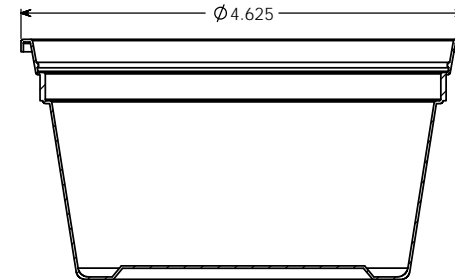

4

3

2

1

PROPERTY OF

PARKWAY PLASTICS

PPI DOESN'T MAKE ANY WARRANTIES REGARDING MERCHANTABILITY.
NOT ALL MATERIALS ARE SUITABLE FOR ALL APPLICATIONS.

IT IS THE BUYER'S SOLE RESPONSIBILITY TO TEST THE COMPATIBILITY
OF THEIR PRODUCTS WITH PARKWAY'S PRODUCTS & SERVICES.

SECTION A-A

UNCONTROLLED COPY

		UNLESS OTHERWISE SPECIFIED:		NAME	DATE	PARKWAY PLASTICS INC	
		DIMENSIONS ARE IN INCHES TOLERANCES:		DRAWN	G.W.W	10/14/22	TITLE:
		FRACTIONAL ±		CHECKED			12 oz Deli Container
		ANGULAR: MATCH ± BEND ±		ENG APPR			SIZE
		TWO PLACE DECIMAL ±		MFG APPR			C
		THREE PLACE DECIMAL ±		C.I.A.			DWG. NO
		INTERPRET GEOMETRIC TOLERANCING PER:		COMMENTS:			PDC1200PPN-0012WYI
		DIA/TOLER					REV
		FINISH					
NEXT ASSY	USED ON						SCALE
APPLICATION		DO NOT SCALE DRAWING					1:1
							WEIGHT:
							SHEET 1 OF 1

4

3

2

1